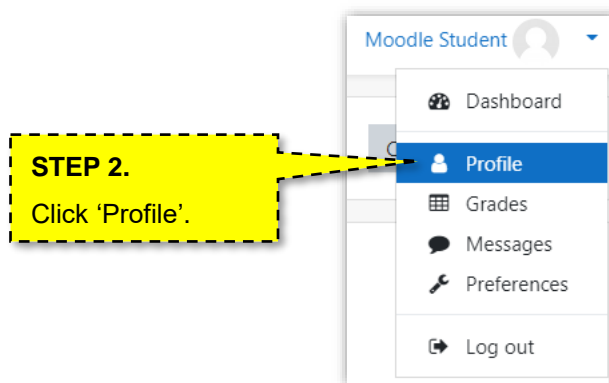

LEAP Online

Learning Excellence Achievement Pathway Online Tutorial

How to Access Your Moodle Profile

Make sure you have logged into Moodle before proceeding.

Select your name at the top right of the screen.

Then select 'Profile' from the dropdown box.

You will then see a screen similar to one below.

The profile screen is divided into 8 areas; **User Details**, **Course Details**, **Badges**, **Privacy and policies**, **Miscellaneous**, **Reports**, **Login Activity** and **Mobile App**.