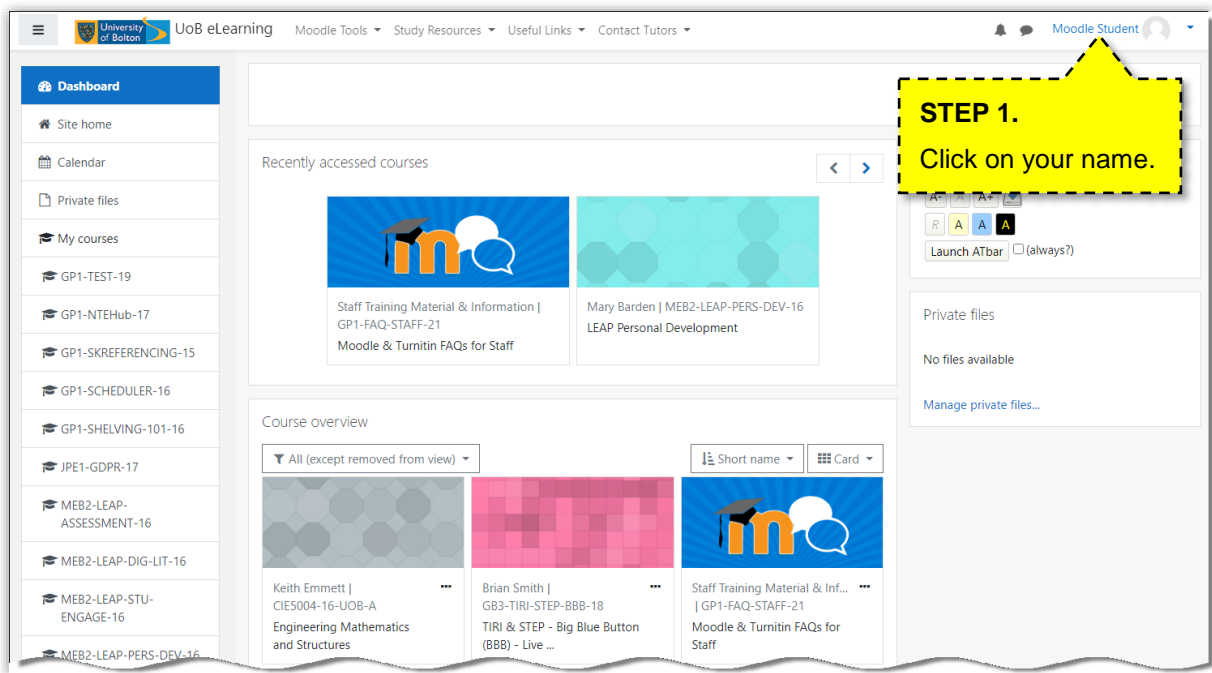

LEAP Online

Learning Excellence Achievement Pathway Online Tutorial

How to Access Your Moodle Profile

Make sure you have logged into Moodle before proceeding.

Select your name at the top right of the screen.

Then select 'Profile' from the dropdown box.

You will then see a screen similar to one below.

The profile screen is divided into 8 areas; **User Details**, **Course Details**, **Badges**, **Privacy and policies**, **Miscellaneous**, **Reports**, **Login Activity** and **Mobile App**.