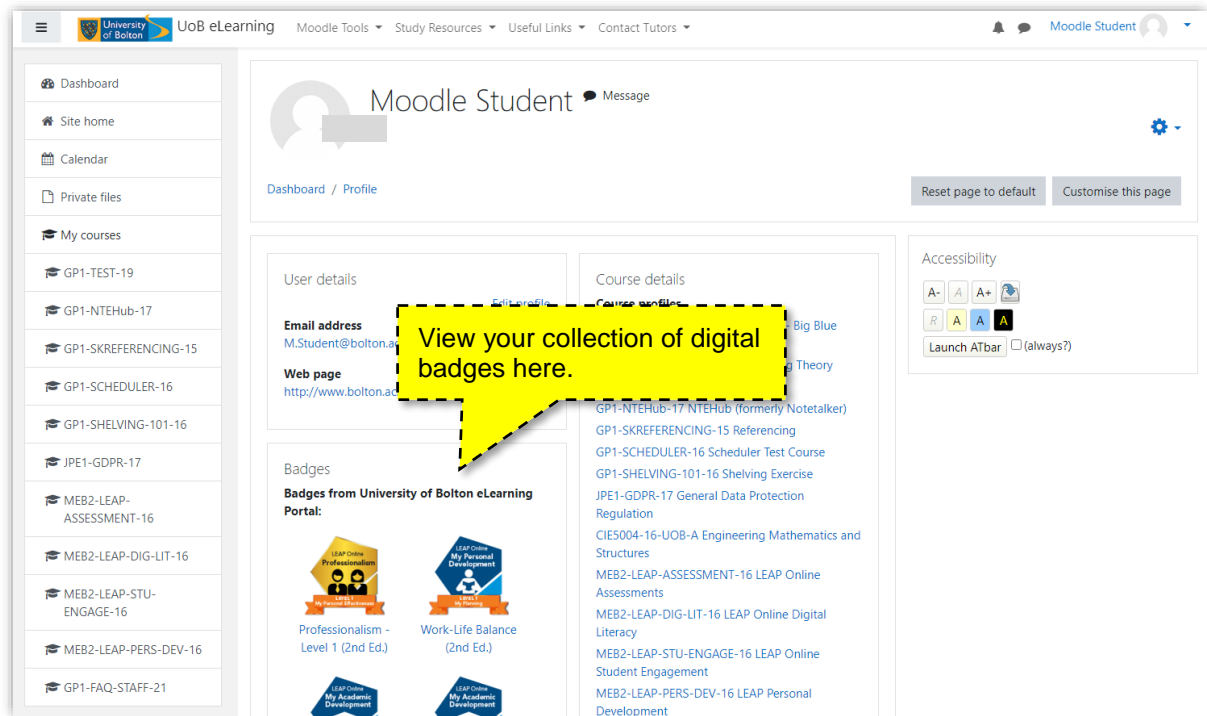

LEAP Online

Learning Excellence Achievement Pathway Online Tutorial

How to Access Your Moodle Profile

Make sure you have logged into Moodle before proceeding.

Select your name at the top right of the screen.

Then select 'Profile' from the dropdown box.

You will then see a screen similar to one below.

The profile screen is divided into 8 areas; **User Details**, **Course Details**, **Badges**, **Privacy and policies**, **Miscellaneous**, **Reports**, **Login Activity** and **Mobile App**.